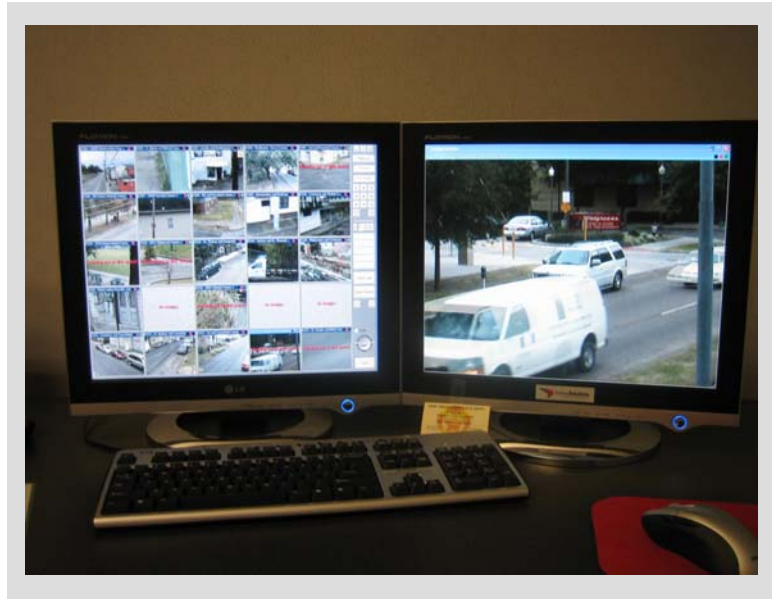

Customer Benefits

With this new wireless surveillance system, the New Orleans Police expects to dispatch officers more rapidly to crime scenes, while assessing the situation with camera images. Further, the high-resolution images will allow better identification of suspects and other available evidence for arrests and court cases.

Summary

High-capacity wireless systems are increasingly viewed as an essential ingredient in remote surveillance networks. Such systems have been effectively deployed by law enforcement agencies, military branches, transportation hubs as well as private institutions who value preventive security. The City of New Orleans Police found that Solectek SkyWay systems are perfectly suited to their application.

Solectek Corporation, headquartered in San Diego, California, designs, manufactures and markets a full line of wireless interconnectivity products. Through technical innovation and steady revenue growth, Solectek has become a recognized leader in the wireless LAN/WAN connectivity market and the industry market leader in wireless bridges. Founded in 1989, Solectek has over 40,000 installations worldwide. The Solectek product line of wireless bridges and routers is the most flexible, reliable and secure in the industry. For more information visit www.solectek.com.

SOLECTEK
Wireless Networking Solutions